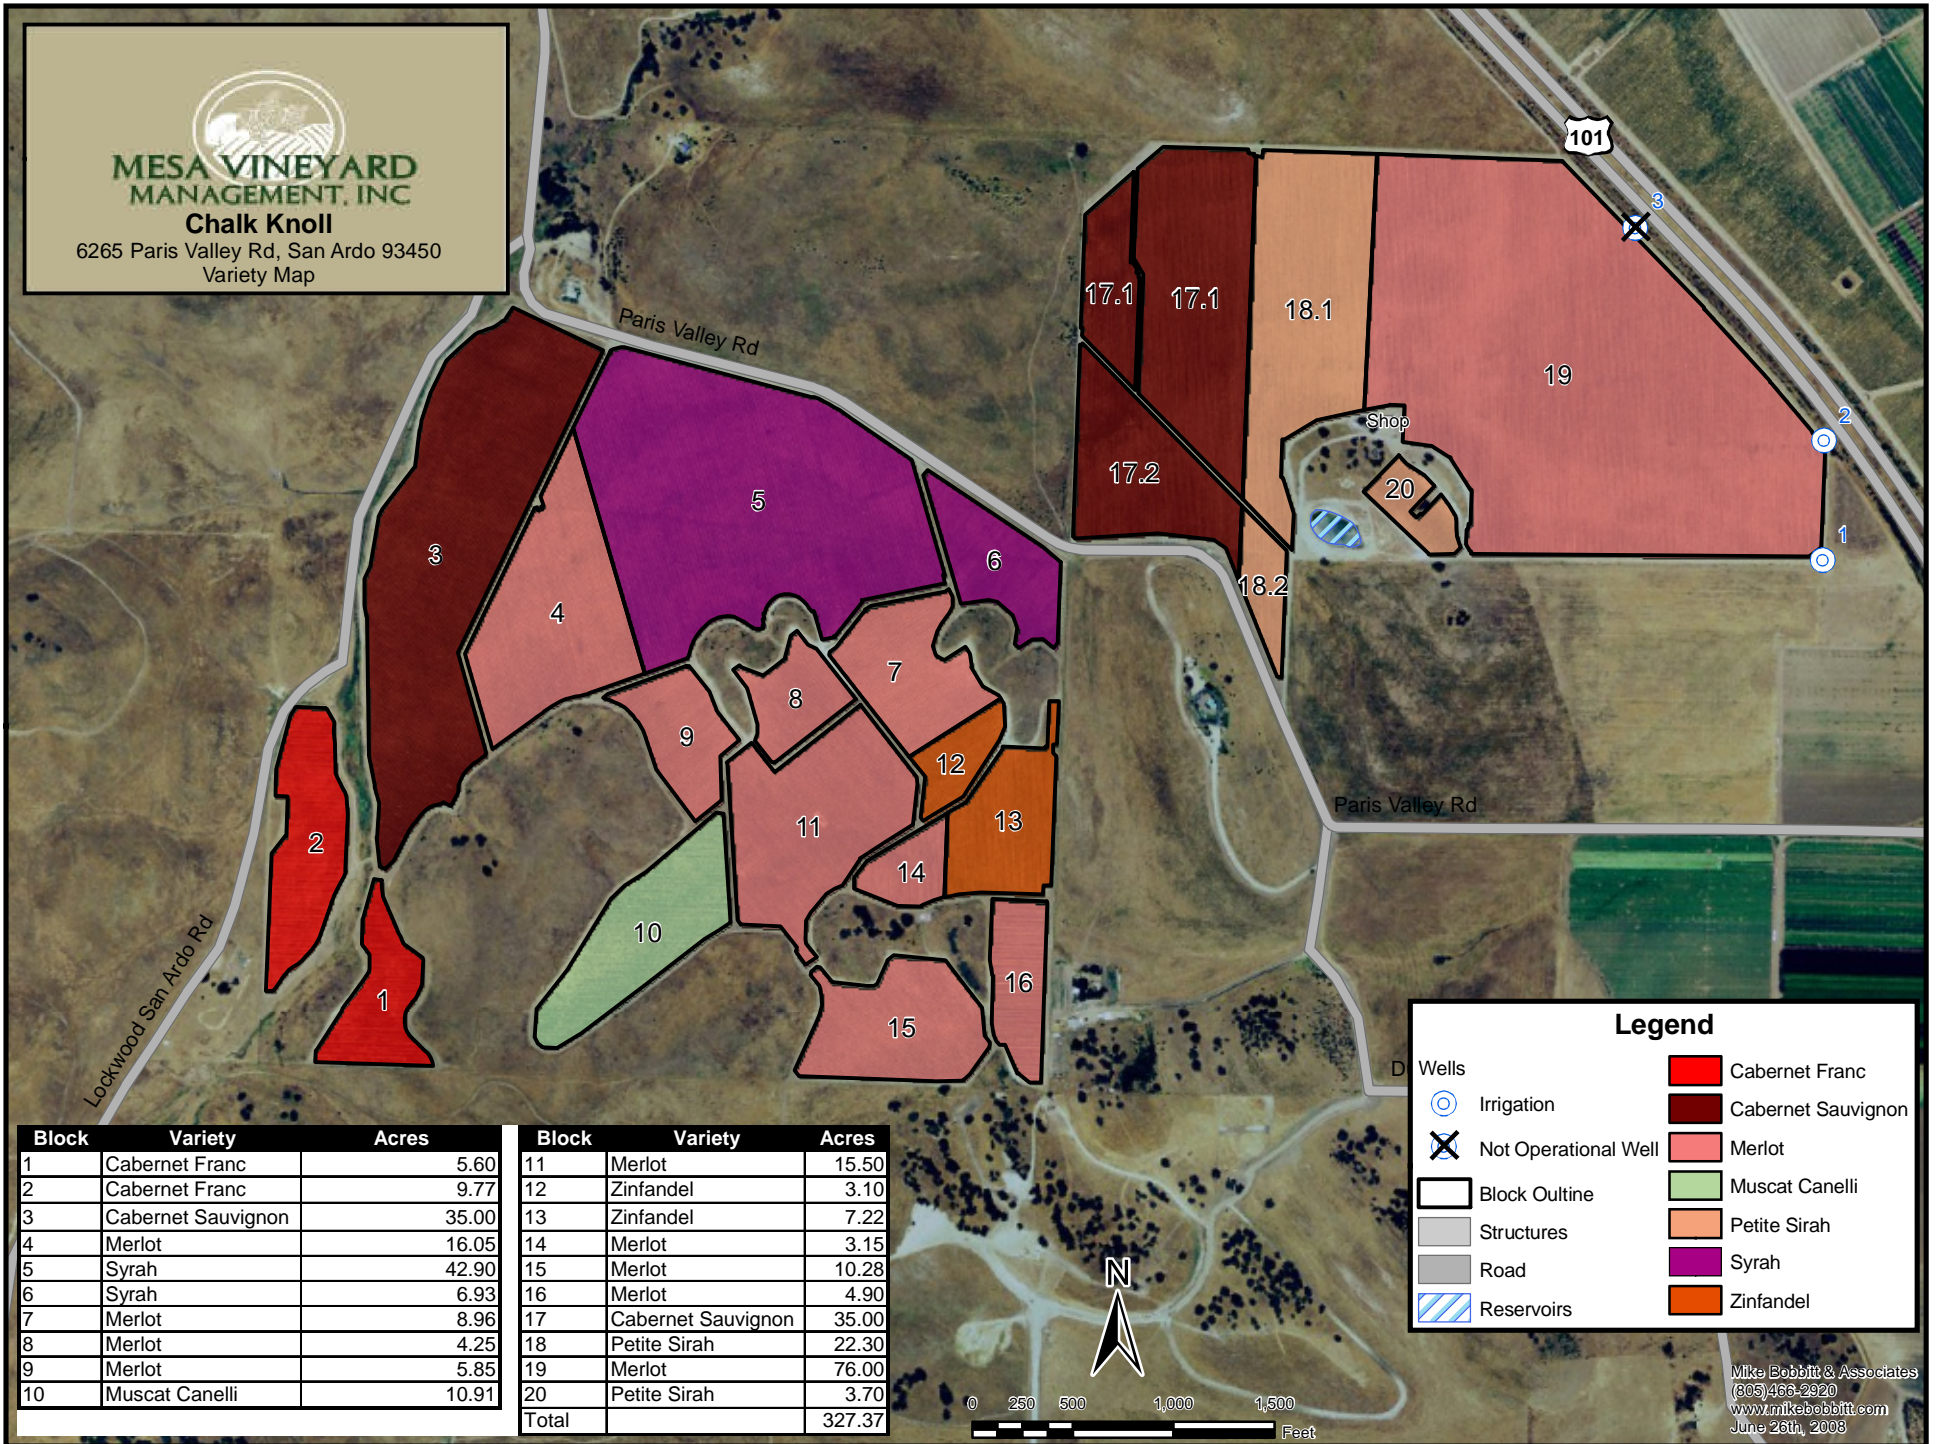

**MESA VINEYARD
MANAGEMENT, INC**
Chalk Knoll
6265 Paris Valley Rd, San Ardo 93450
Variety Map

Block	Variety	Acres
1	Cabernet Franc	5.60
2	Cabernet Franc	9.77
3	Cabernet Sauvignon	35.00
4	Merlot	16.05
5	Syrah	42.90
6	Syrah	6.93
7	Merlot	8.96
8	Merlot	4.25
9	Merlot	5.85
10	Muscat Canelli	10.91

Block	Variety	Acres
11	Merlot	15.50
12	Zinfandel	3.10
13	Zinfandel	7.22
14	Merlot	3.15
15	Merlot	10.28
16	Merlot	4.90
17	Cabernet Sauvignon	35.00
18	Petite Sirah	22.30
19	Merlot	76.00
20	Petite Sirah	3.70
Total		327.37

Legend

- Wells
- ⊙ Irrigation
- ⊗ Not Operational Well
- ▭ Block Outline
- ▭ Structures
- ▭ Road
- ▨ Reservoirs
- Cabernet Franc
- Cabernet Sauvignon
- Merlot
- Muscat Canelli
- Petite Sirah
- Syrah
- Zinfandel